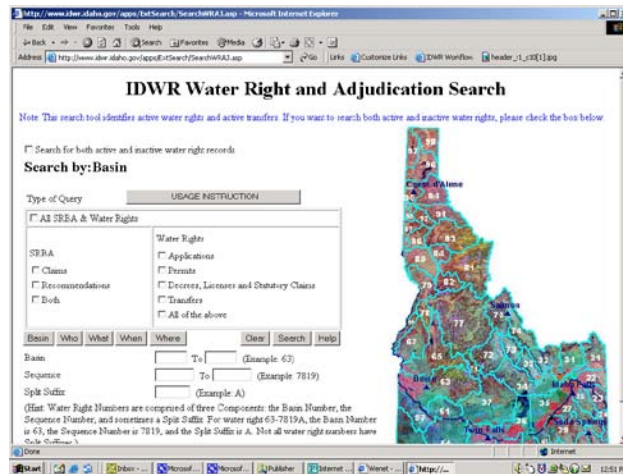

- Go to the IDWR Home Page

<http://www.idwr.idaho.gov>

Under the “On-line Data” click:

- Water Right and Adjudication Search (text-based) or
- Interactive Mapping (map-based); General Mapping Tool or

Click on Water Management; SRBA; and Research a Claim; text or map.

Research Using Text

- Using text, start with this page:

- Enter known information, click **Search** and see the results.
- Allow some time for the search to take place. The database includes more than 200,000 different water rights.
- For more instructions, click **Help**