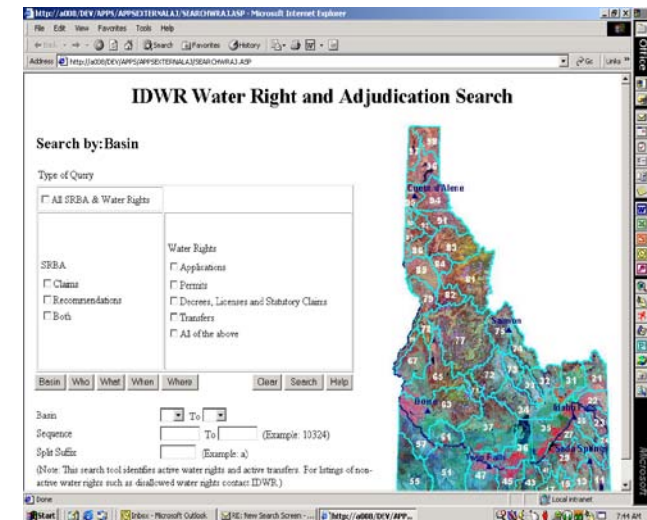

Maps:

- For best results, use a fast modem. The system will work with a slower modem, but be prepared to wait a few moments between each selection.
- For best results, use this system during off-peak Internet use times (first thing in the morning and late afternoons).

Please let us know if you have questions or suggestions at sally.sherman@idwr.idaho.gov

Here's How to Contact IDWR Regional Offices If You Need Assistance

If your water right begins with 01, 11-35, 73, 74, 75:

IDWR Eastern Regional Office
900 N Skyline Dr Ste A
Idaho Falls, ID 83402-1718
(208) 525-7161

If your water right begins with 02, 36, 37, 41, 43, 45, 47, 71, 72:

IDWR Southern Regional Office
1341 Fillmore St., Ste 200
Twin Falls, ID 83301-3380
(208) 736-3033

If your water right begins with 03, 51, 55, 57, 61, 63, 65, 67, 69, 77, 78, 79:

IDWR Western Regional Office
2735 Airport Way
Boise, ID 83705-5082
(208) 334-2190

If your water right begins with 81, 82, 83, 84, 85, 86, 87, 91-98:

IDWR Northern Regional Office
7600 N Mineral Dr Suite 100
Coeur d'Alene, ID 83815
(208) 762-2819

If you have any questions, contact:

IDWR State Office
322 East Front St., PO Box 83720
Boise, ID 83720-0098
1-800-451-4129

IDAHO DEPARTMENT OF WATER RESOURCES

Water Right Research Using the Internet

Find Information About Idaho Water Rights Using Either Text or Maps.