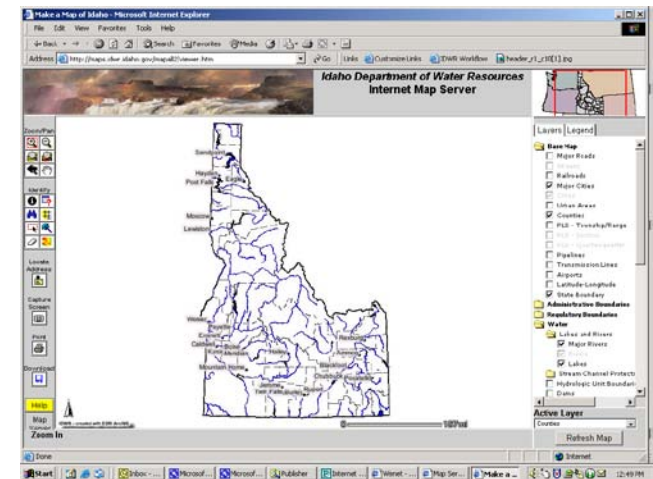

Research Using Maps

- Using maps, start with this page:

- Review the tools on the upper left of the screen if you are not familiar with them, by hovering the cursor over the tool or by clicking on help.
- First, use the zoom tool to enlarge your search area.
- This tool can be used multiple times to zoom into your area.
- Use the pan tool to adjust the screen location.
- For more instructions, click **Help**